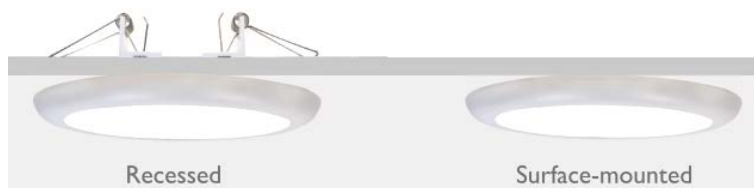

Aero

LED Ceiling Fixture / Downlight

Specifications

18W LED Ceiling Fixture / Downlight
Matt White Housing with Frost White Diffuser
Install as Surface mounted or Recessed
80cm Cord & Plug
PMMA lens, PC resin housing, IP20
CRI 80, Beam Angel 120°

Dimensions

(D) 23.0cm x (Ext) 1.5cm
Adjustable cut-out size 65mm ~ 205mm

Recessed

Surface-mounted

Wattage	18W
Colour Temp	3000K, 4000K or 5000K
Lumens	1,400Lm
Dimmable	No

Model No.	Description	Colour	Light Source
MA5818/3	18W LED Ceiling Flush	WHT	LED / 1400Lm 3000K
MA5818/4	18W LED Ceiling Flush	WHT	LED / 1400Lm 4000K
MA5818/5	18W LED Ceiling Flush	WHT	LED / 1400Lm 5000K